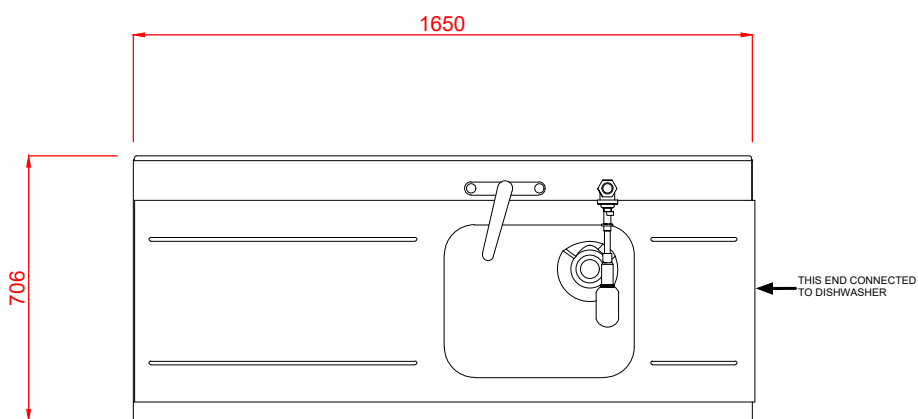

Inlet Tabling with Sink

SD1650L/R

**NOTES:**

INCLUDES:
SINK BOWL WITH SEPARATE SPLASHBACK, FIXED UNDERSHELF, SQUARE TUBULAR LEG FRAME AND SWAGED TOP.
DRILLED TO ACCOMMODATE HOBART 144604-105 PRE RINSE SPRAY UNIT WITH SEPARATE SWIVEL MIXER TAP.

PLOT SCALE: 1:20

RIGHT TO MAKE NECESSARY CHANGES IS RESERVED