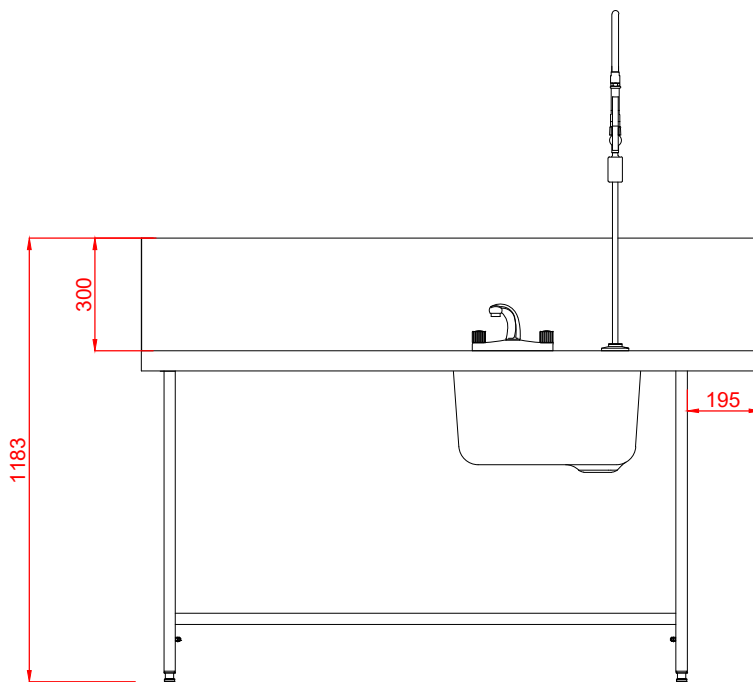

Inlet Tabling with Sink

SD1650L/R

**NOTES:**

INCLUDES:
SINK BOWL WITH SEPARATE SPLASHBACK, FIXED UNDERSHELF, SQUARE TUBULAR LEG FRAME AND SWAGED TOP.
DRILLED TO ACCOMMODATE HOBART 144604-105 PRE RINSE SPRAY UNIT WITH SEPARATE SWIVEL MIXER TAP.

PLOT SCALE: 1:20

RIGHT TO MAKE NECESSARY CHANGES IS RESERVED